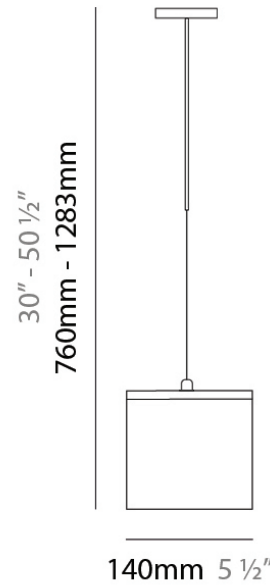

KUBIK SUSPENSION

D81003

GENERAL

Series: Kubik
Brand: Panzeri
Division: Design
Mounting Type: Suspension
Mounting Location: Ceiling
Subcategory: Pendant

PHYSICAL

Shape: Cube
Length (mm): 140
Length (in): 5 1/2
Width (mm): 140
Width (in): 5 1/2
Height (mm): 760
Height (in): 30.0
Max. Overall Height (mm): 1283
Max. Overall Height (in): 50 1/2
Light Distribution: Omnidirectional
Weight (kg): 3.27
Weight (lbs): 7.2
Diffuser: Matte White Blown Glass
Fixture Finish: Metallic Gray
Fixture Material: Glass / Aluminum

ELECTRICAL

Number of Lamps: 1
Lamp Type: LED Retrofit
Lamp Shape: T4
Bulb Included: Bulb Not Included
Total Output Wattage (W): 3
Max. Wattage Per Lamp (W): 3
Lamp Base: G9
Input Voltage (V): 120

LED

OPTICAL

RATINGS AND CERTIFICATIONS

Certified By: CSA Certified to UL and CSA Standards
IP rating: IP20

PROJECT
TYPE
NOTES
QUANTITY
DATE