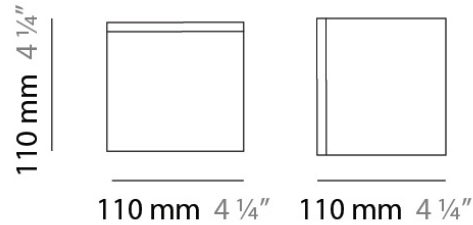

KUBIK SURFACE

D83279R9

PROJECT	
TYPE	
NOTES	
QUANTITY	
DATE	

GENERAL

Series: Kubik
Brand: Panzeri
Division: Design
Mounting Type: Surface
Mounting Location: Ceiling
Subcategory: Ambient

PHYSICAL

Shape: Square
Length (mm): 110
Length (in): 4 ⁵/₁₆
Width (mm): 110
Width (in): 4 ⁵/₁₆
Height (mm): 110
Height (in): 4 ⁵/₁₆
Light Distribution: Omnidirectional
Weight (kg): 0.66
Weight (lbs): 1.45
Diffuser: Matte White Blown Glass
Fixture Finish: WHI
Fixture Material: Metal

ELECTRICAL

Input Wattage Range: 1 - 9 W
Lamp Type: LED
Input Wattage (W): 9.5
Total Output Wattage (W): 9
Dimming: Non-Dimmable
Driver Included: Yes
Driver Location: Integrated
Driver Type: Constant Current - 120Vac
Driver Class: Class 2
Input Voltage (V): 120 - 277
Constant Current (mA): 250
Upon Request: (Not included - see components) Remote: 0-10Vdc dimming / Phase dimming @120Vac only / Non-dimming 1

LED

Delivered Lumen Range: 500 - 999 lm
Color Temperature (°K): 3000
Max. Delivered Lumen (lm): 532
Nominal Lumen (lm): 861
CRI: >90 CRI
Lamp Life (hrs): 60000

OPTICAL

RATINGS AND CERTIFICATIONS

Certified By: CSA Certified to UL and CSA Standards
IP rating: IP40