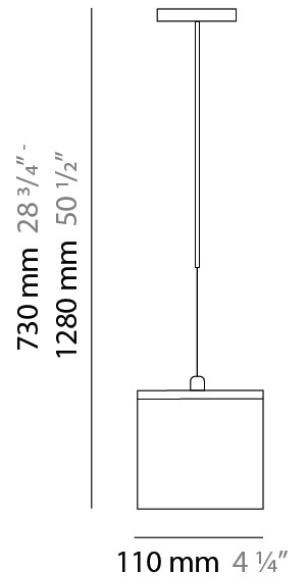

KUBIK SUSPENSION

D81433

PROJECT	
TYPE	
NOTES	
QUANTITY	
DATE	

GENERAL

Series: Kubik
Brand: Panzeri
Division: Design
Mounting Type: Suspension
Mounting Location: Ceiling
Subcategory: Pendant

PHYSICAL

Shape: Square
Length (mm): 110
Length (in): 4 ⁵/₁₆
Width (mm): 110
Width (in): 4 ⁵/₁₆
Height (mm): 730
Height (in): 28 ³/₄
Max. Overall Height (mm): 1283
Max. Overall Height (in): 50 ¹/₂
Light Distribution: Omnidirectional
Weight (kg): 1.56
Weight (lbs): 3.43
Diffuser: Matte White Blown Glass
Fixture Finish: WHI
Fixture Material: Metal

ELECTRICAL

Input Wattage Range: 10 - 19 W
Lamp Type: LED
Input Wattage (W): 9.5
Total Output Wattage (W): 8
Dimming: Non-Dimmable
Driver Included: Yes
Driver Location: Integrated
Driver Type: Constant Current - 120Vac
Driver Class: Class 2
Input Voltage (V): 120 - 277
Constant Current (mA): 500
Upon Request: (Not included - see components) Remote: 0-10Vdc dimming / Phase dimming @120Vac only / Non-dimming 1

LED

Number of LEDs: 1
Color Temperature (°K): 3000
Max. Delivered Lumen (lm): 1080
CRI: >80 CRI
Lamp Life (hrs): 60000

OPTICAL

RATINGS AND CERTIFICATIONS

Certified By: CSA Certified to UL and CSA Standards
IP rating: IP40