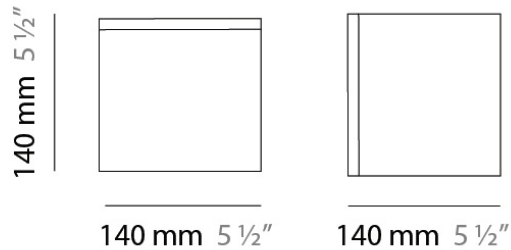

D83003

PROJECT
TYPE
NOTES
QUANTITY
DATE

GENERAL

Series: Kubik
Brand: Panzeri
Division: Design
Mounting Type: Surface
Mounting Location: Ceiling
Subcategory: Ambient

PHYSICAL

Shape: Square
Length (mm): 140
Length (in): 5 ½
Width (mm): 140
Width (in): 5 ½
Height (mm): 140
Height (in): 5 ½
Extension (mm): 140
Extension (in): 5 ½
Light Distribution: Omnidirectional
Weight (kg): 1.50
Weight (lbs): 3.30
Diffuser: Matte White Blown Glass
Fixture Finish: WHI
Fixture Material: Metal

ELECTRICAL

Number of Lamps: 1
Lamp Type: LED Retrofit
Lamp Shape: T4
Bulb Included: Bulb Not Included
Total Output Wattage (W): '3
Max. Wattage Per Lamp (W): 3
Lamp Base: G9
Input Voltage (V): 120

LED

OPTICAL

RATINGS AND CERTIFICATIONS

Certified By: CSA Certified to UL and CSA Standards
IP rating: IP40