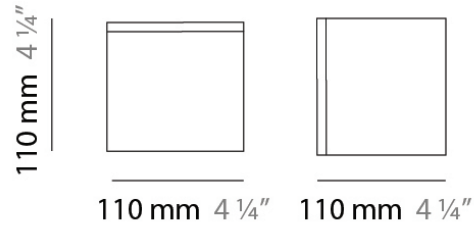

D83002

PROJECT _____

TYPE _____

NOTES _____

QUANTITY _____

DATE _____

GENERAL

Series: Kubik
Brand: Panzeri
Division: Design
Mounting Type: Surface
Mounting Location: Ceiling
Subcategory: Ambient

PHYSICAL

Shape: Square
Length (mm): 110
Length (in): 4 ⁵/₁₆
Width (mm): 110
Width (in): 4 ⁵/₁₆
Height (mm): 110
Height (in): 4 ⁵/₁₆
Extension (mm): 100
Extension (in): 4 ⁵/₁₆
Light Distribution: Omnidirectional
Weight (kg): 0.69
Weight (lbs): 1.52
Diffuser: Matte White Blown Glass
Fixture Finish: WHI
Fixture Material: Metal

ELECTRICAL

Number of Lamps: 1
Lamp Type: LED Retrofit
Lamp Shape: T4
Bulb Included: Bulb Not Included
Total Output Wattage (W): 3
Max. Wattage Per Lamp (W): 3
Lamp Base: G9
Input Voltage (V): 120

LED

Nominal Lumen (lm): 650

OPTICAL

RATINGS AND CERTIFICATIONS

Certified By: CSA Certified to UL and CSA Standards
IP rating: IP40